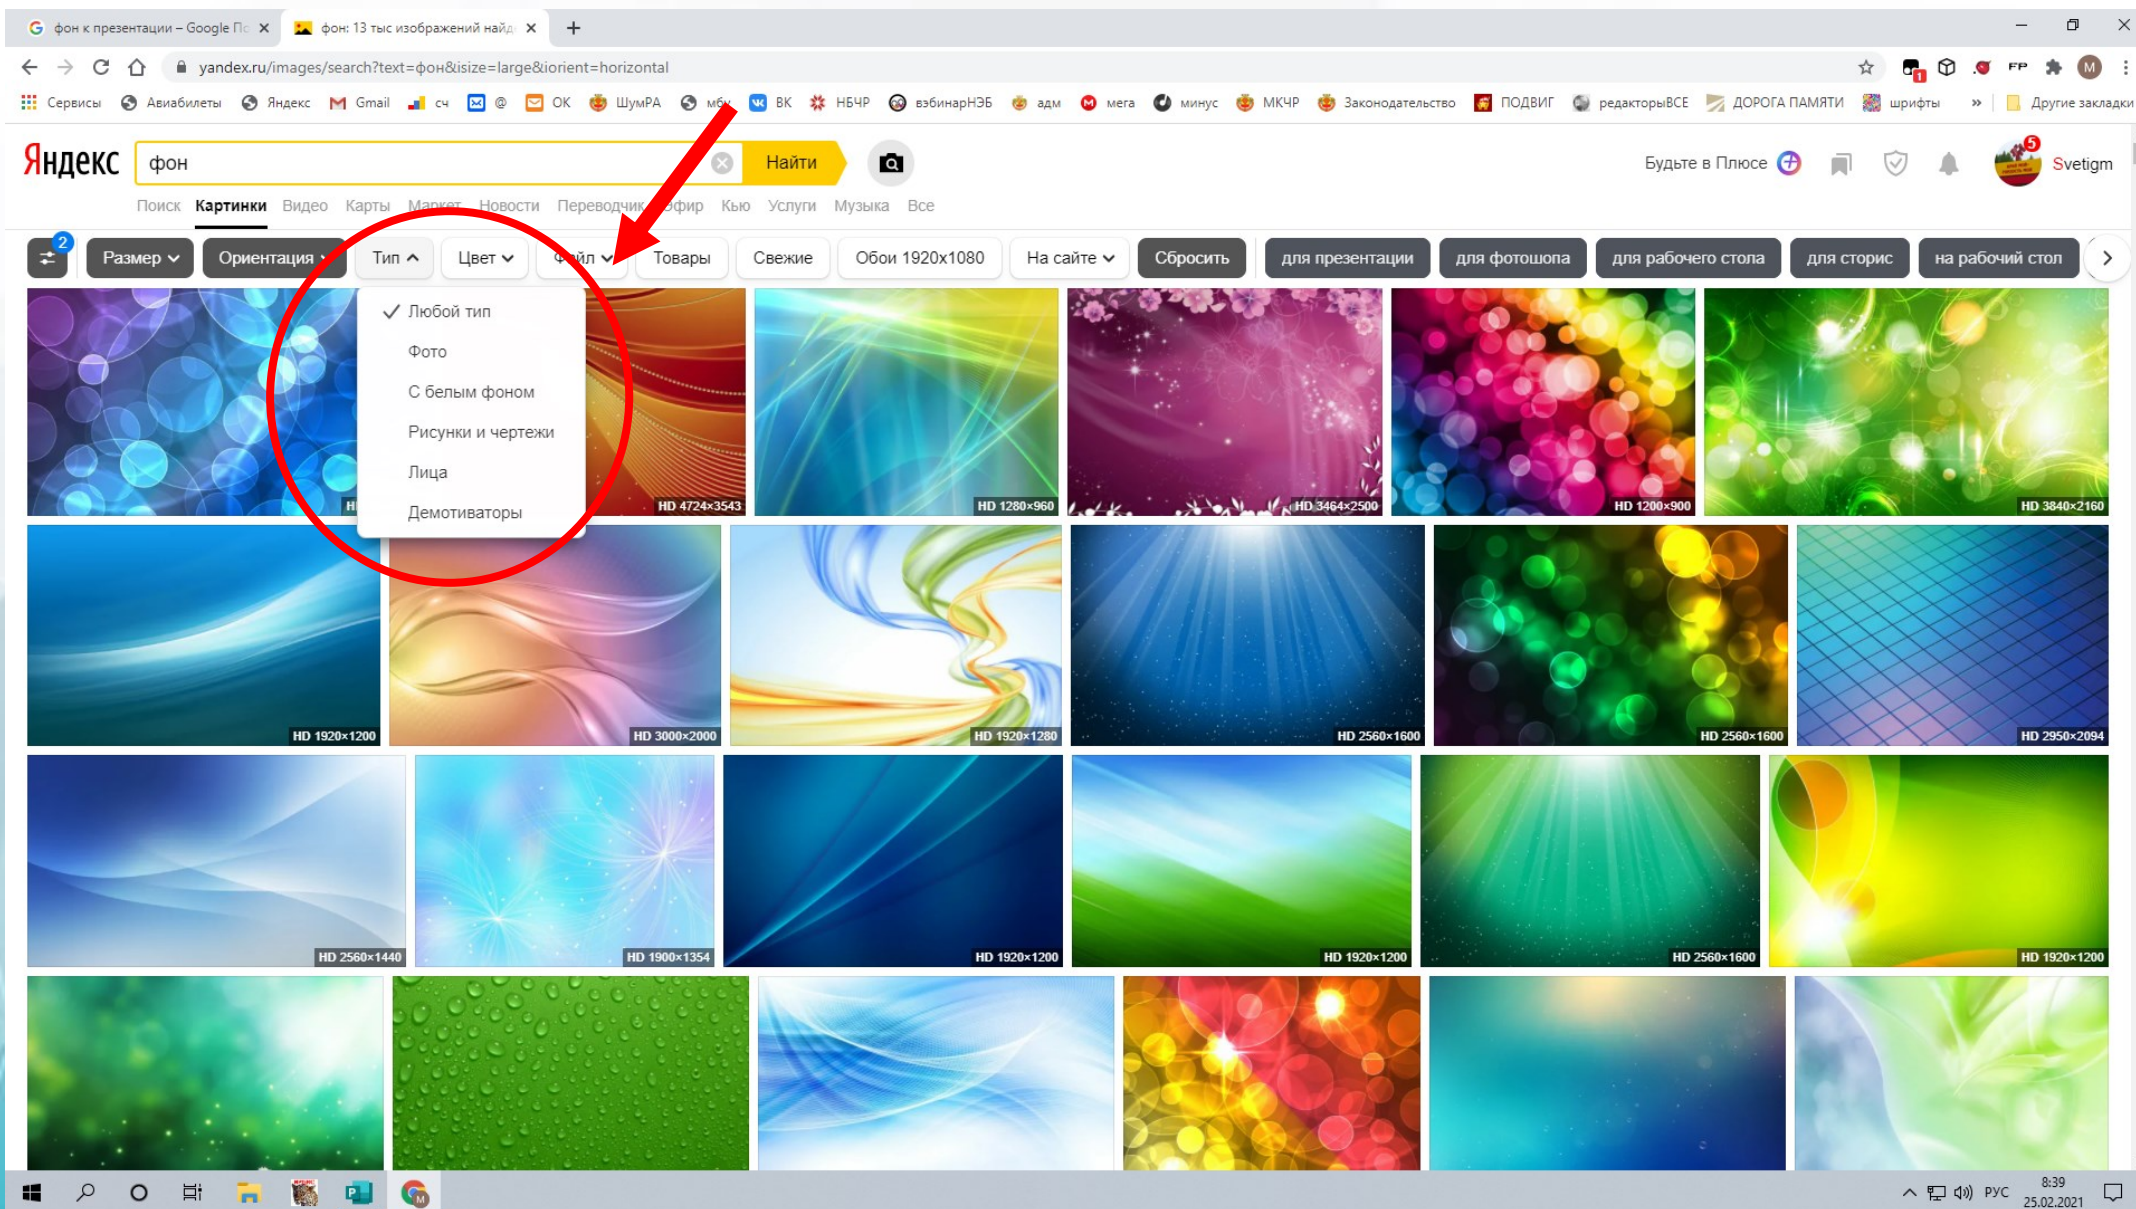

5. Выбираем **ПАРАМЕТРЫ ПОИСКА** — **ТИП** — **С БЕЛЫМ ФОНОМ** (например)
Это дает возможность найти рисунки с белым фоном или рисунки/чертежи.